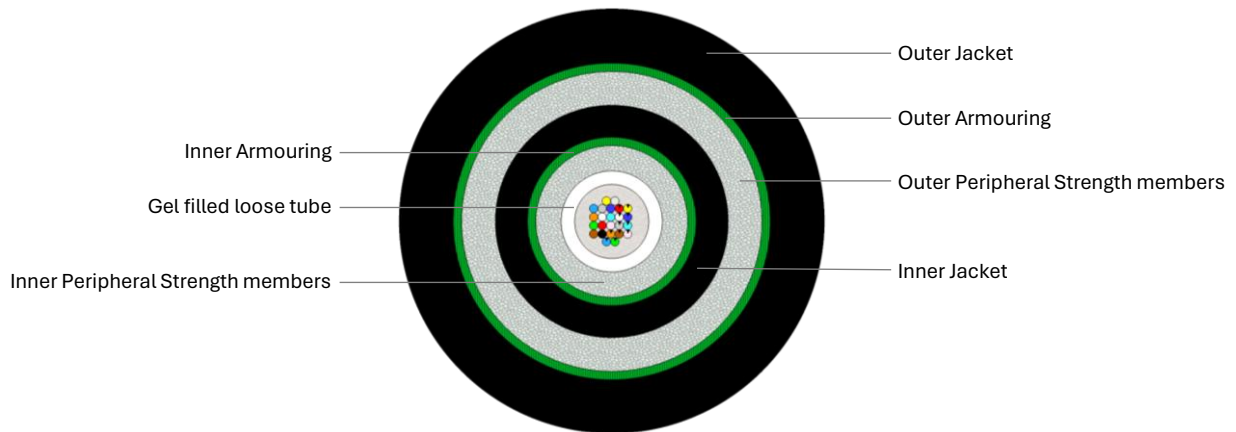

# Outdoor Double CST armoured Unitube Cable (GC)

Fiber optic cable with full protection against rodents for direct burial installation

Fibre Type	G.652.D, G.657.A1, G.657.A2, G.655, OM1, OM2, OM3
Fibre colour 1 - 12	EIA/TIA-598A
Tube colour	Natural / White
Filling compound	Non-dripping and silicon-free gel
Inner peripheral strength members	Water-swellable glass yarns
Inner Armouring	Corrugated steel tape, longitudinally under jacket
Inner jacket material	UV resistant black PE
Outer peripheral strength members	Water-swellable glass yarns
Outer Armouring	Corrugated steel tape, longitudinally under jacket
Outer jacket material	UV resistant black HDPE
Outer jacket thickness	1.6 mm

Number of fibres	2	4	6	8	12	16	24	
Tube count (layers)	1	1	1	1	1	1	1	
Tube diameter (mm)	3.0							
Nominal outer diameter (mm)	12.4							
Outer jacket thickness (mm)	1.5							
Calc. cable weight (kg/km)	174	174	174	174	174	175	175	
Short-term tensile strength (N)	3000							IEC 60794-1-101
Long-term tensile strength (N)	900							IEC 60794-1-101
Short-term crush resistance (N/100 mm)	5000							IEC 60794-1-103
Long-term crush resistance (N/100 mm)	1500							
Max. impact loading (Nm)	30							IEC 60794-1-104
Min. bend radius not load (mm)	240							IEC 60794-1-111
Min. bend radius load (mm)	350							IEC 60794-1-111
Operating temperature range (°C)	-20 to +70							IEC 60794-1-201
Storage temperature range (°C)	-40 to +70							IEC 60794-1-201
Installation temperature range (°C)	-5 to +50							IEC 60794-1-201
Water tightness (1 m / 24 hrs.)	No leakage							IEC 60794-1-205
Class of fire reaction	Fca							EN 50575, EN 13501-6